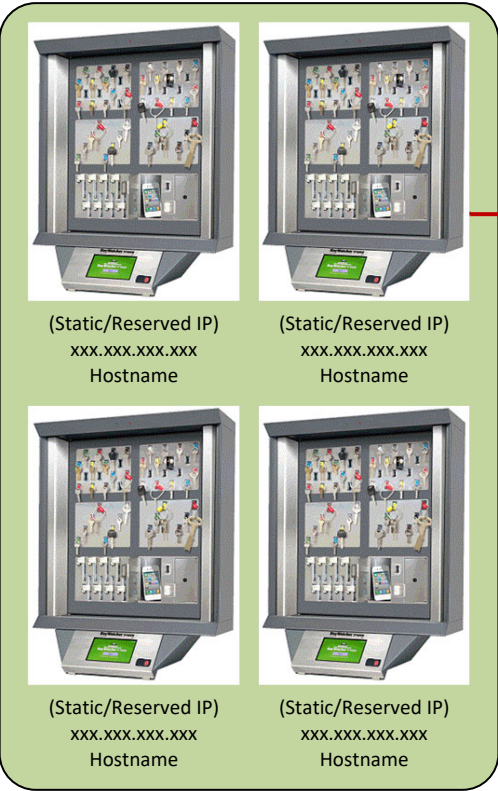

# KWTouch V2.1 Example Network Diagram

(Single KWTSer, Multiple Properties (2 or More))