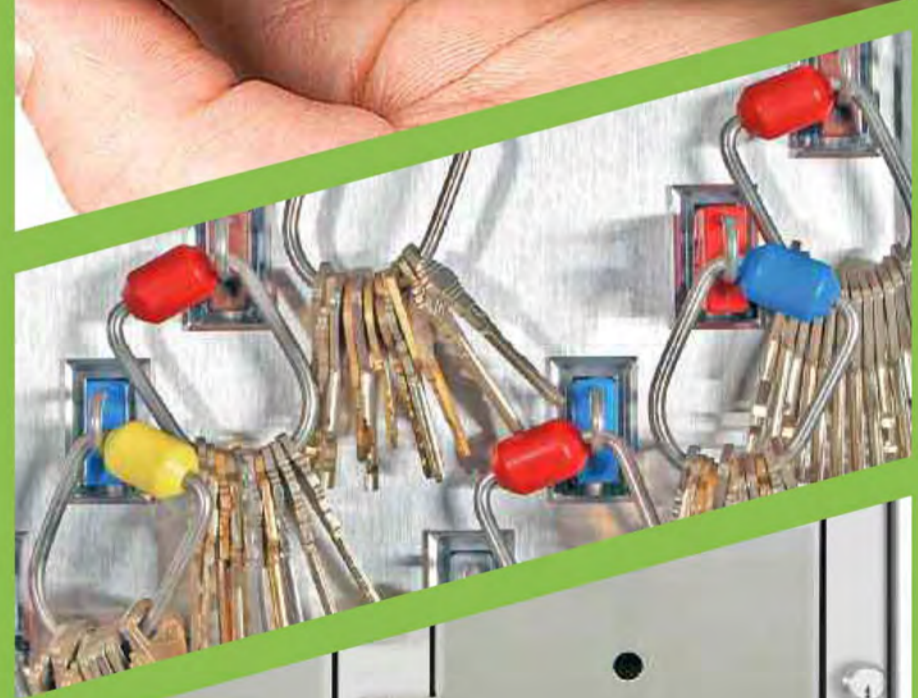

think inside the box.

(Shown With Door Removed)

KeyWatcher • KeyBank • KeyRings
SmartKey Locker Systems • PowerCheck

KeyWatcher Illuminated 9 Module System

MORSE WATCHMANS

think inside the box.

(Shown With Door Removed)

**KeyWatcher • KeyBank • KeyRings
SmartKey Locker Systems • PowerCheck**

KeyWatcher Illuminated Remote Keypad & Display

(Desktop and Wall Mount)

MORSE WATCHMANS

think inside the box.

KeyWatcher • KeyBank • KeyRings
SmartKey Locker Systems • PowerCheck

KeyWatcher Illum. 6 Single Locker Module System

(6" x 7" x 3")

think inside the box.

(Shown With Door Removed)

KeyWatcher • KeyBank • KeyRings
SmartKey Locker Systems • PowerCheck

KeyWatcher Illuminated SmartKey Laptop Locker

(18" x 4" x 12")

think inside the box.

KeyWatcher • KeyBank • KeyRings
SmartKey Locker Systems • PowerCheck

KeyWatcher Illuminated SmartKey Radio Locker

(4" x 12" x 7")

MORSE WATCHMANS

think inside the box.