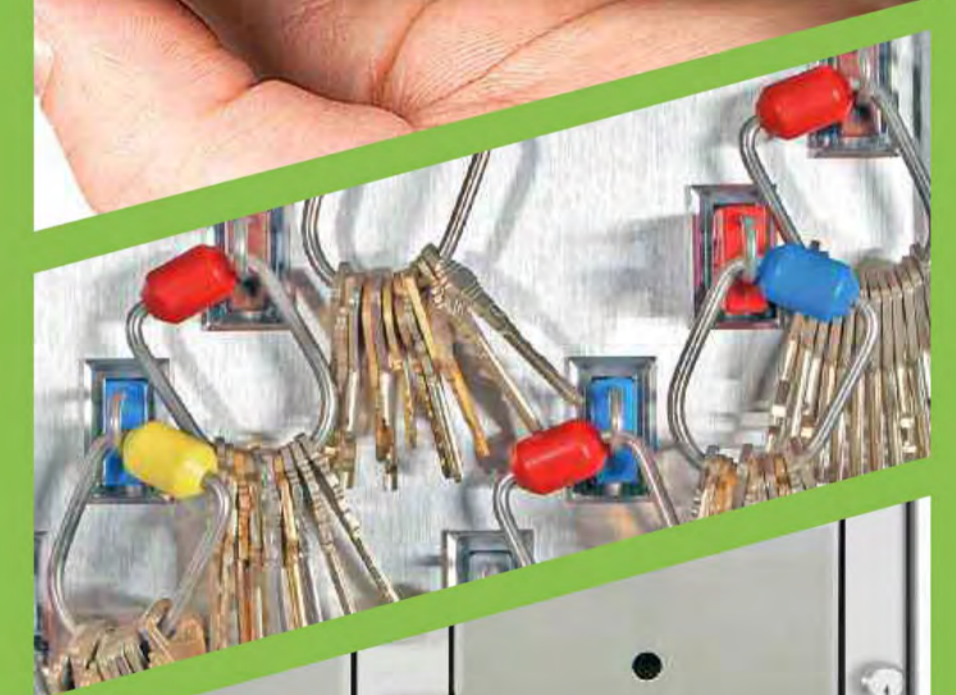

KeyWatcher Illuminated 3 Module System

think inside the box.

(Shown With Door Removed)

KeyWatcher • KeyBank • KeyRings
SmartKey Locker Systems • PowerCheck

KeyWatcher Illuminated 6 Module System

MORSE WATCHMANS

think inside the box.

(Shown With Door Removed)

KeyWatcher • KeyBank • KeyRings
SmartKey Locker Systems • PowerCheck

KeyWatcher Illuminated 9 Module System

MORSE WATCHMANS

think inside the box.

(Shown With Door Removed)

**KeyWatcher • KeyBank • KeyRings
SmartKey Locker Systems • PowerCheck**

KeyWatcher Illuminated Remote Keypad & Display

(Desktop and Wall Mount)

MORSE WATCHMANS

think inside the box.

KeyWatcher • KeyBank • KeyRings
SmartKey Locker Systems • PowerCheck