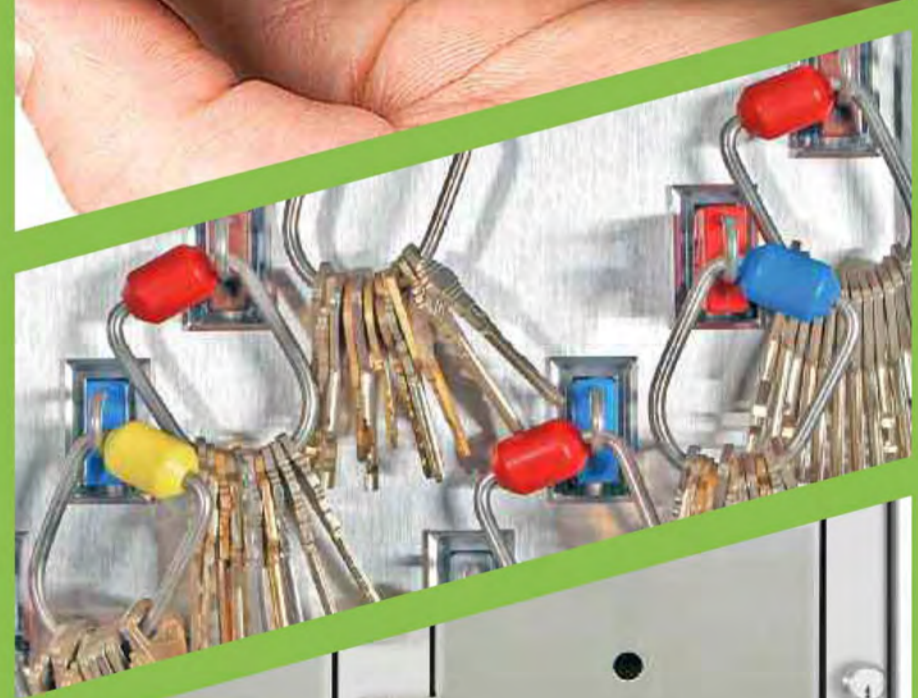

**KeyWatcher • KeyBank • KeyRings
SmartKey Locker Systems • PowerCheck**

KeyWatcher Illuminated Remote Keypad & Display

(Desktop and Wall Mount)

MORSE WATCHMANS

think inside the box.

KeyWatcher • KeyBank • KeyRings
SmartKey Locker Systems • PowerCheck

KeyWatcher Illum. 6 Single Locker Module System

(6" x 7" x 3")

think inside the box.

(Shown With Door Removed)

KeyWatcher • KeyBank • KeyRings
SmartKey Locker Systems • PowerCheck

KeyWatcher Illuminated SmartKey Laptop Locker

(18" x 4" x 12")

think inside the box.

KeyWatcher • KeyBank • KeyRings
SmartKey Locker Systems • PowerCheck

KeyWatcher Illuminated SmartKey Radio Locker

(4" x 12" x 7")

MORSE WATCHMANS

think inside the box.

KeyWatcher • KeyBank • KeyRings
SmartKey Locker Systems • PowerCheck

KeyWatcher Illuminated SmartKey Locker System (8" x 7" x 6")

MORSE WATCHMANS

think inside the box.

(Shown With Door Removed)

KeyWatcher • KeyBank • KeyRings
SmartKey Locker Systems • PowerCheck