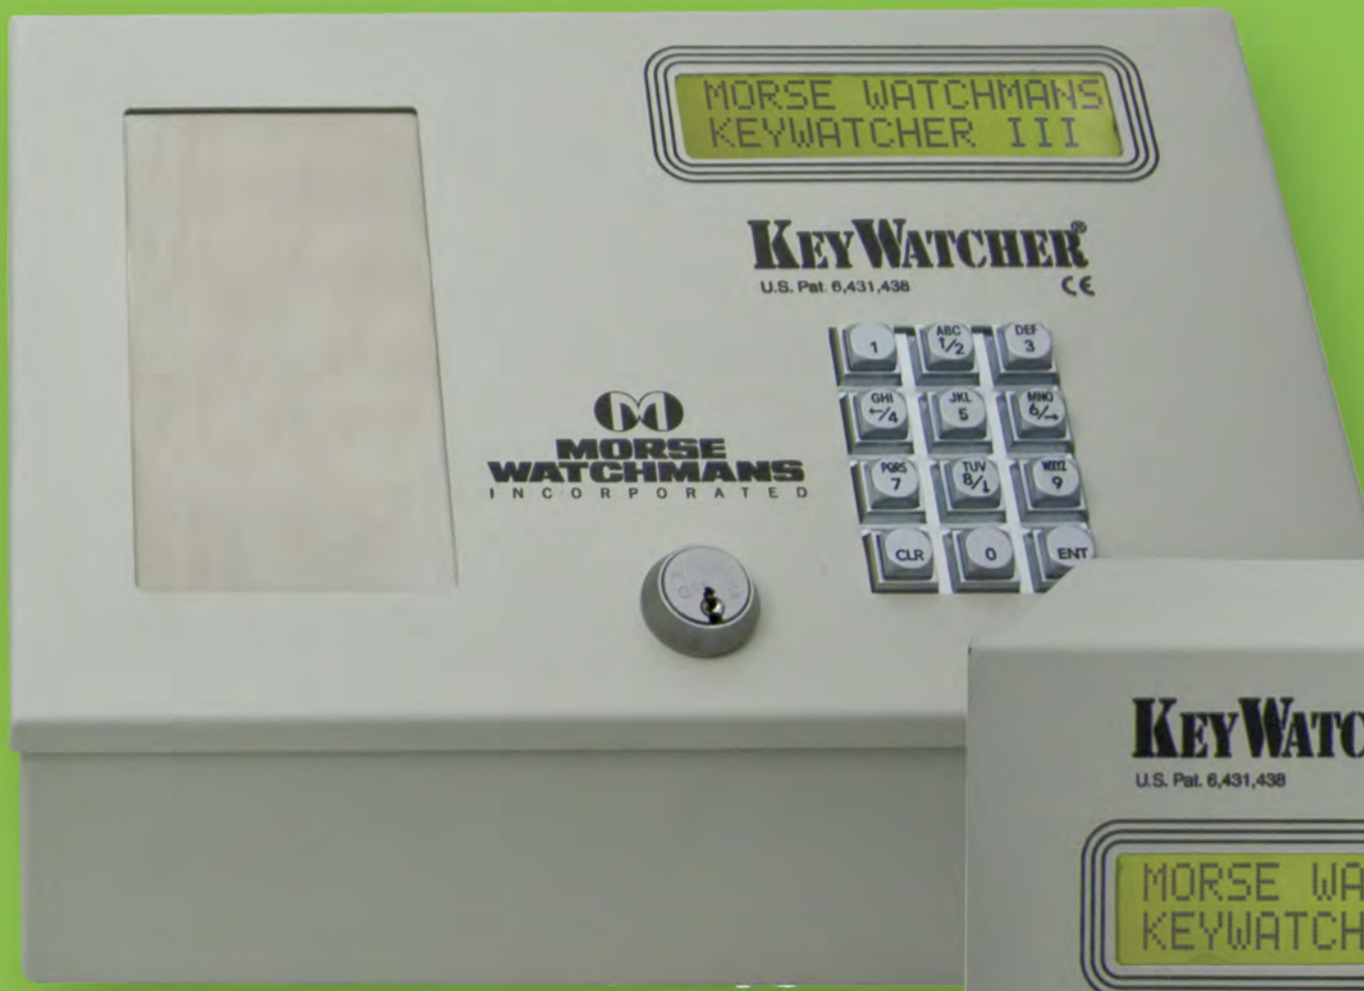

think inside the box.

(Shown With Door Removed)

KeyWatcher • KeyBank • KeyRings
SmartKey Locker Systems • PowerCheck

KeyWatcher Illuminated 9 Module System

MORSE WATCHMANS

think inside the box.

(Shown With Door Removed)

**KeyWatcher • KeyBank • KeyRings
SmartKey Locker Systems • PowerCheck**

KeyWatcher Illuminated Remote Keypad & Display

(Desktop and Wall Mount)

MORSE WATCHMANS

think inside the box.

KeyWatcher • KeyBank • KeyRings
SmartKey Locker Systems • PowerCheck

KeyWatcher Illum. 6 Single Locker Module System

(6" x 7" x 3")

think inside the box.

(Shown With Door Removed)

KeyWatcher • KeyBank • KeyRings
SmartKey Locker Systems • PowerCheck

KeyWatcher Illuminated SmartKey Laptop Locker

(18" x 4" x 12")

think inside the box.

KeyWatcher • KeyBank • KeyRings
SmartKey Locker Systems • PowerCheck

KeyWatcher Illuminated SmartKey Radio Locker

(4" x 12" x 7")

MORSE WATCHMANS

think inside the box.